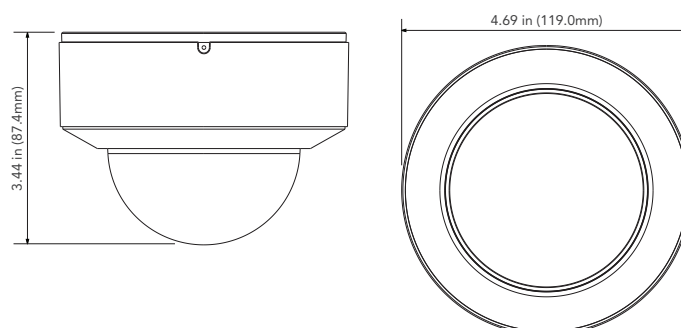

DIMENSIONS

Unit : inch(mm)

OPTIONAL ACCESSORIES